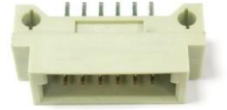

HSCN0701-210M-001

English Des.
Straight 10P Male DIN41612 European Socket

- Types
- 2x5P
- Male
- Straight

HSCN0701-210M-002

English Des.
Right Angle 10P Male DIN41612 European Socket

- Types
- 2x5P
- Male
- Right Angle

HSCN0701-210F-003

English Des.
Straight 10P Female DIN41612 European Socket

- Types
- 2x5P
- Female
- Straight

HSCN0701-210F-004

English Des.
Right Angle 10P Female DIN41612 European Socket

- Types
- 2x5P
- Female
- Right Angle

HSCN0701-212M-005

English Des.
Straight 12P Male DIN41612 European Socket

- Types
- 2x6P
- Male
- Straight

HSCN0701-212M-006

English Des.
Right Angle 12P Male DIN41612 European Socket

- Types
- 2x6P
- Male
- Right Angle

HSCN0701-212F-007

English Des.
Straight 12P Female DIN41612 European Socket

- Types
- 2x6P
- Female
- Straight

HSCN0701-215M-008

English Des.
High Current 15A 15P Male DIN41612 European Socket

- Types
- 15P
- High Current
- Straight
- Male